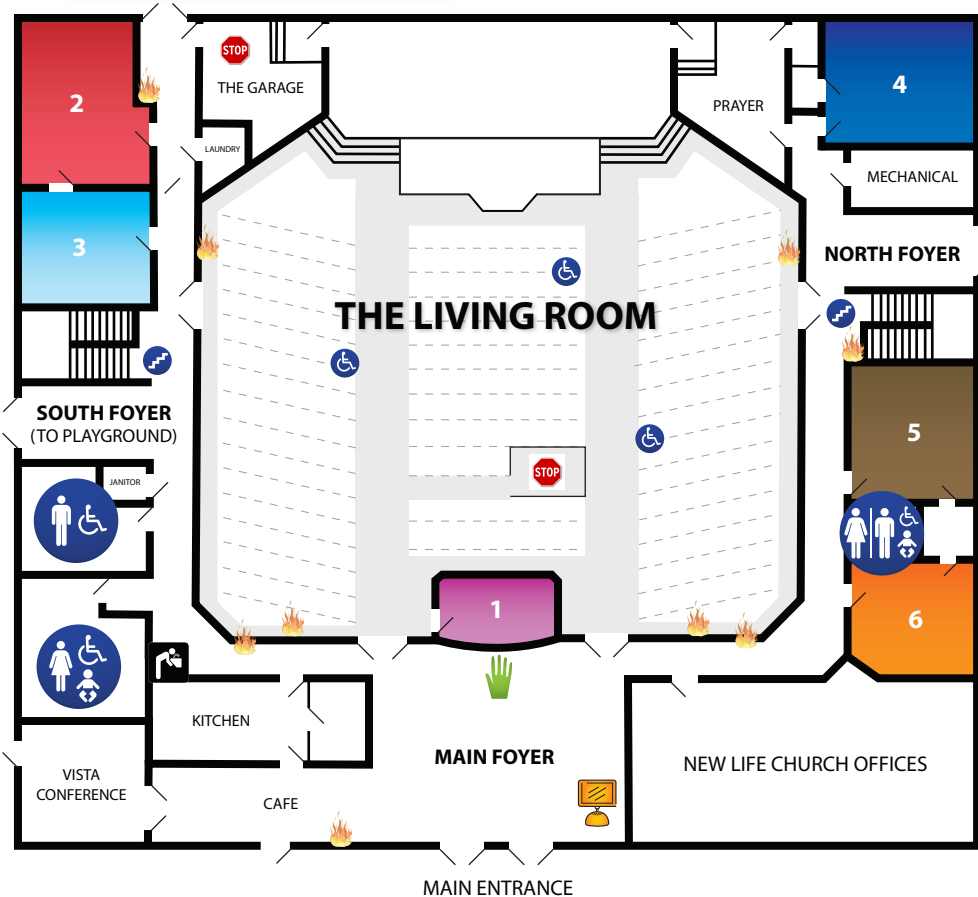

### FIRST FLOOR

Welcome to our new worship facility. It is our hope that all who enter these doors will experience God in a relevant and personal way. We are committed to using this building for the purpose of glorifying God and making His name known throughout the world. We're glad you're here!

#### PUBLIC SERVICES

- Men's Restroom**  
Handicap access
- Women's Restroom**  
Handicap access  
Baby changing station
- Family Restroom**  
Handicap access  
Baby changing station
- Welcome Center**
- 1 Nursing Mothers Room**  
Baby changing station
- Restricted Access Area**
- Fire Extinguisher**
- Drinking Fountains**

#### CHILDREN'S MINISTRY

- Computer Check-In**  
For all children
- 2 Noah's Ark Room**  
12-24 months
- 3 Little Angels Nursery**  
Birth-12 months
- 4 Jonah Room**  
4 year olds
- 5 David Room**  
3 year olds
- 6 Daniel Room**  
2 year olds

### SECOND FLOOR