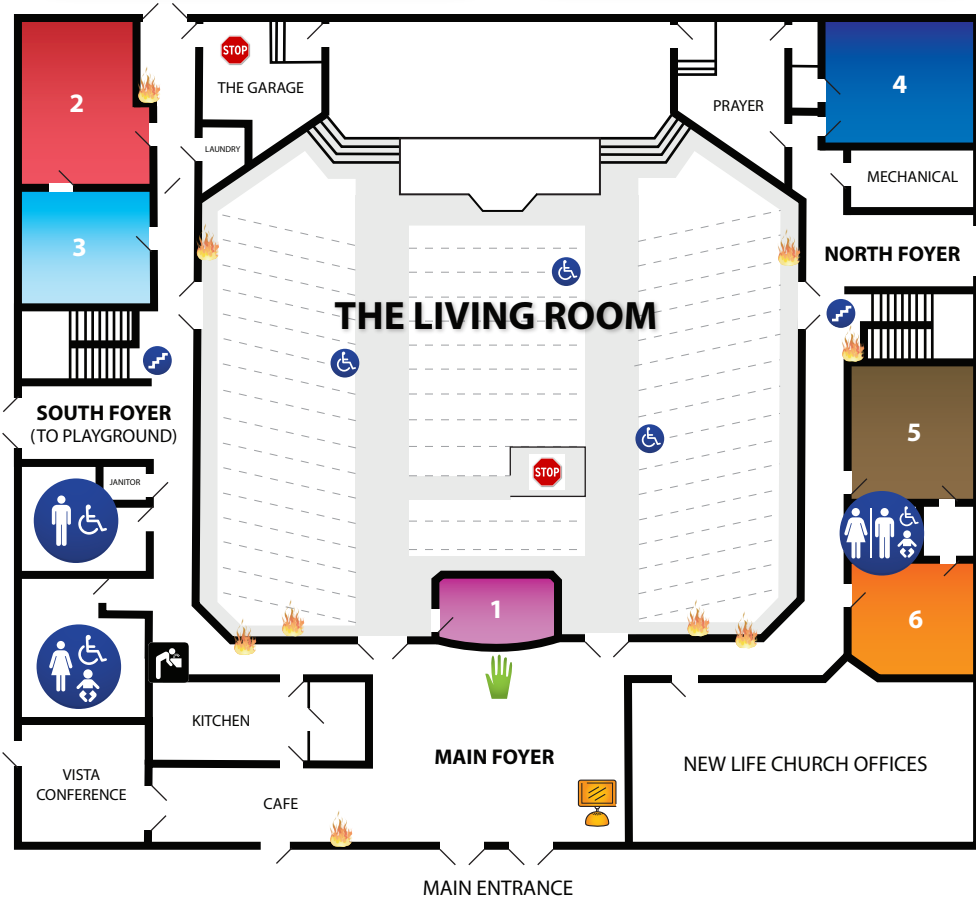

NEWLIFECHURCH LOVING GOD LOVING OTHERS

BUILDING MAP 1

FIRST FLOOR

Welcome to our new worship facility. It is our hope that all who enter these doors will experience God in a relevant and personal way. We are committed to using this building for the purpose of glorifying God and making His name known throughout the world. We're glad you're here!

PUBLIC SERVICES

- Men's Restroom**
Handicap access
- Women's Restroom**
Handicap access
Baby changing station
- Family Restroom**
Handicap access
Baby changing station
- Welcome Center**
- 1 Nursing Mothers Room**
Baby changing station
- STOP Restricted Access Area**
- Fire Extinguisher**
- Drinking Fountains**

CHILDREN'S MINISTRY

- Computer Check-In**
For all children
- 2 Noah's Ark Room**
12-24 months
- 3 Little Angels Nursery**
Birth-12 months
- 4 Jonah Room**
4 year olds
- 5 David Room**
3 year olds
- 6 Daniel Room**
2 year olds

NEWLIFECHURCH LOVING GOD LOVING OTHERS

BUILDING MAP 2

SECOND FLOOR

CHILDREN'S MINISTRY

- 7 Garden of Eden**
5s and Kinders
- 8 WildLife Students**
Grades 7-12
- 9 Kids Life**
Grades 1-5
- STOP Restricted Access Area**